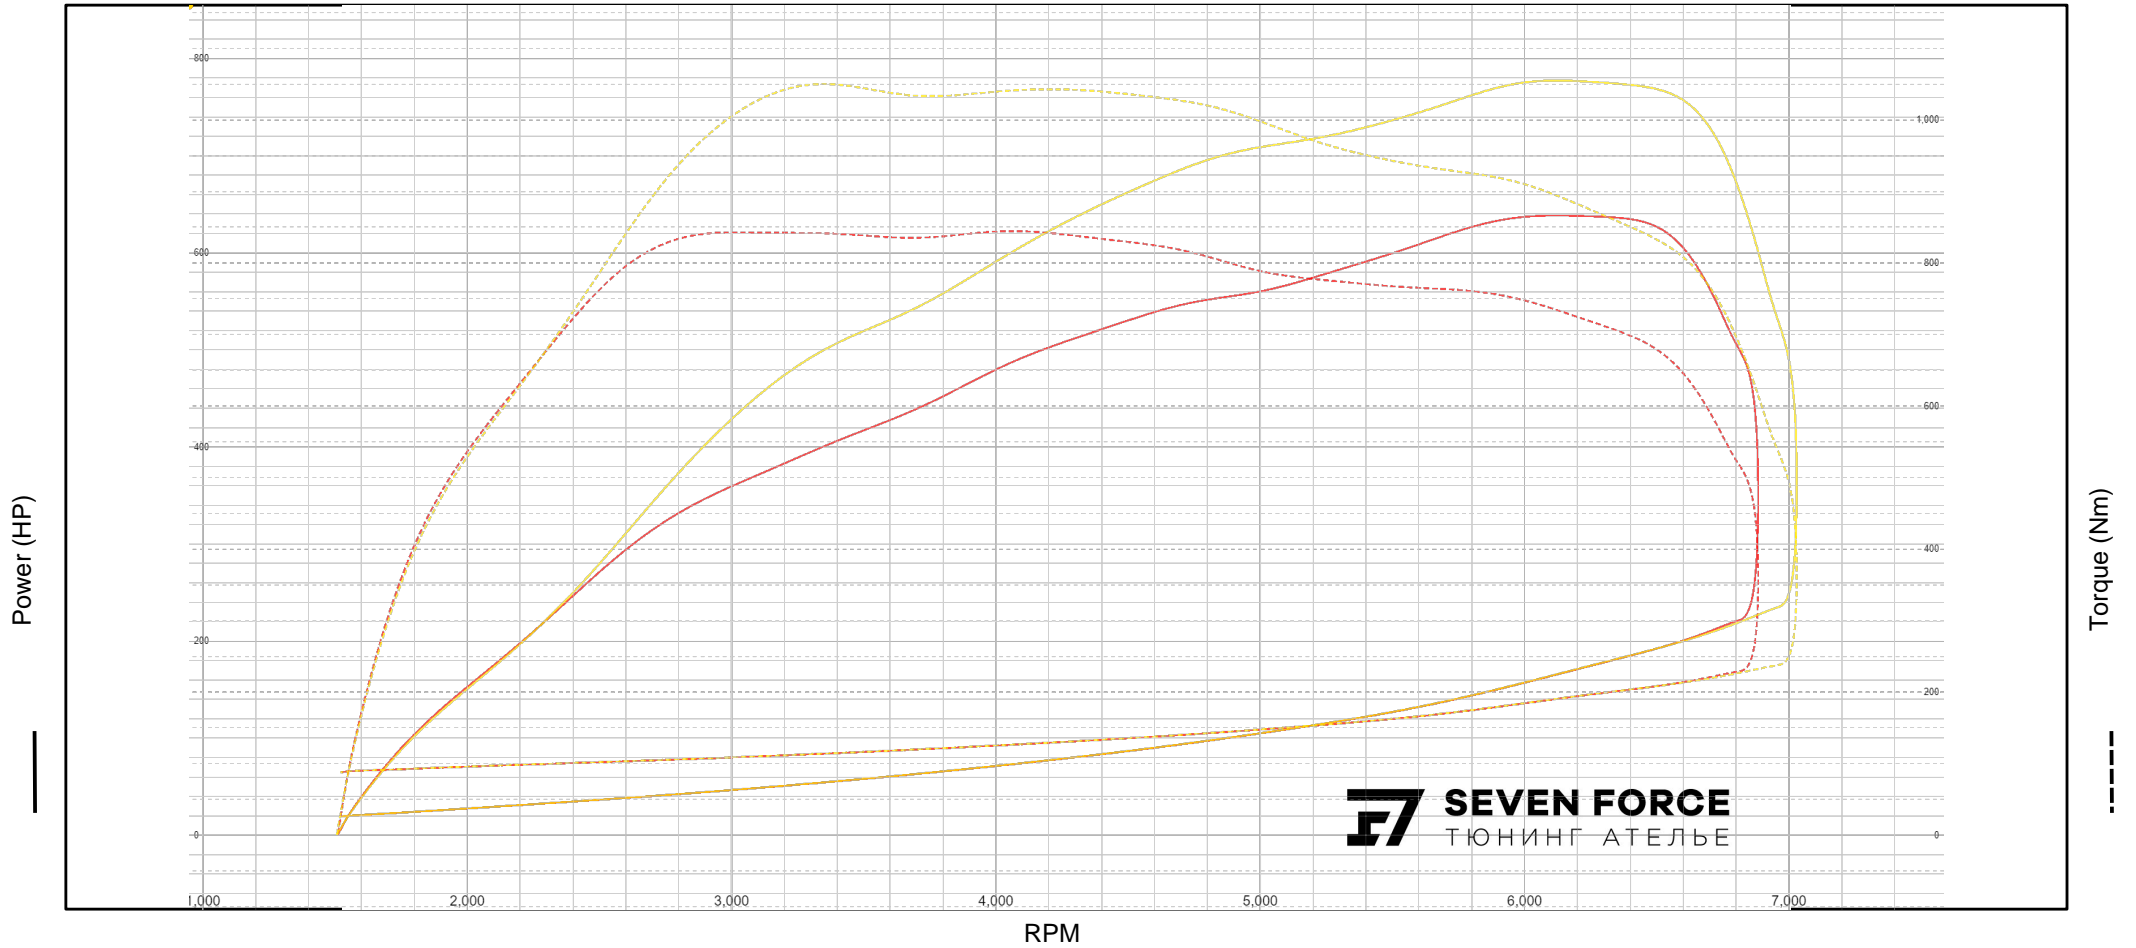

Date: 2021/08/101  
 Time: 02:23  
 Vehicle: Audi Rs6 C8 2020  
 Owner: Audi RS6 C8 600hp

Seven Force

**SEVEN FORCE**  
 ТЮНИНГ АТЕЛЪЕ

	Engine power (HP)	Wheel power (HP)	RPM	Torque	RPM	Temp (°C)	SAE
Stage 1	777.1	663.9	6100	1049.8	3350	17.4	1.010
Stock	638.0	528.1	6100	844.0	4050	16.6	1.009